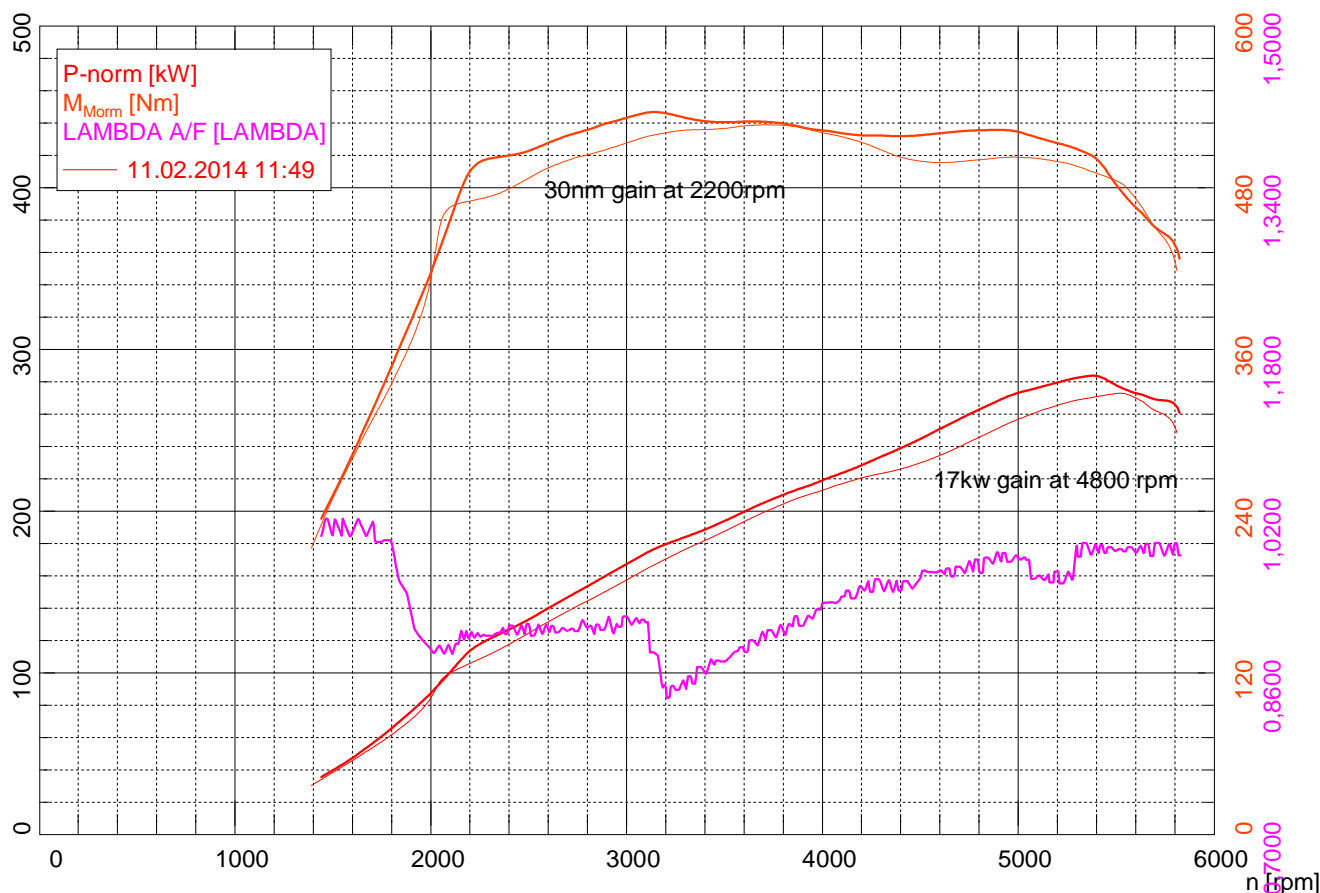

Vehicle type: RR VOGUE 4.2 SUPERCHARGED
 License plate: BDN10Z
 Inspector: TW

Otto-Motor / No or mechanical charger
 Manual transmission
 4 wheel drive

POWER RUN
 TUNED VS STANDARD

Measurement date: 11.02.2014 (11:35)

Page 1

Power data

Corrected power 1)	P_{Norm}	283,5 kW / 385,4 BHP
Engine power	P_{Eng}	281,5 kW / 382,7 BHP
Wheel power	P_{Wheel}	209,3 kW / 284,6 BHP
Drag power	P_{Drag}	72,2 kW / 98,1 BHP
Max. power at		5380 rpm / 176,1 km/h
Torque 1)	M_{Morm}	535,8 Nm
Max. Torque at		3140 rpm / 102,8 km/h
Max. attained RPM		5825 rpm / 190,8 km/h

1) Correction acc. to DIN 70020
 Correction factors: $Q_v = 0,00\%$

Ambient data

Ambient temperature	$T_{Ambient}$	28,5 °C
Intake air temperature	$T_{Intake\ air}$	27,1 °C
Relative humidity	H_{Air}	57,7 %
Air pressure	p_{Air}	1018,1 hPa
Steam pressure	p_{Steam}	22,4 hPa
Oil temperature	T_{Oil}	25,0 °C
Fuel temperature	T_{Fuel}	----, °C